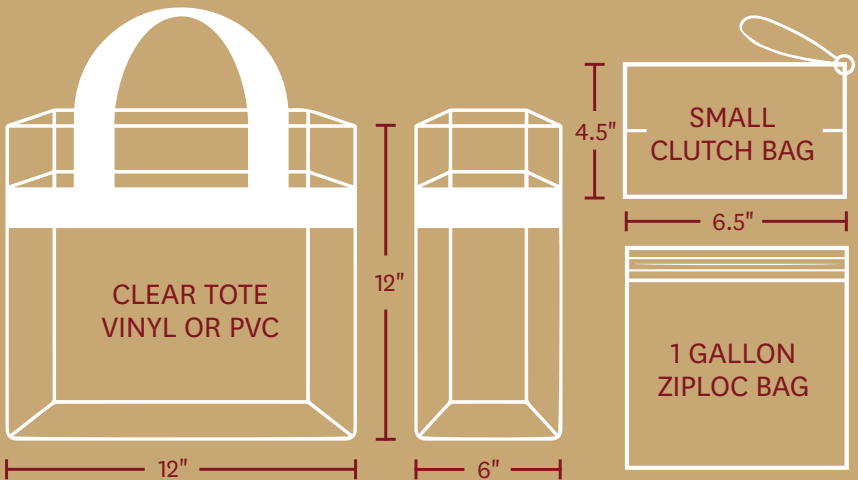

CLEAR BAG POLICY

ONLY BAGS THAT ADHERE TO THE BELOW STANDARDS WILL BE PERMITTED INSIDE THE LOS ANGELES MEMORIAL COLISEUM

APPROVED BAGS:

- Bags that are clear plastic, vinyl or PVC and do not exceed 12"W X 12"H X 6"D.
- One-gallon clear plastic freezer bag (Ziploc bag or similar).
- Small clutch bag approximately the size of a hand, with or without a handle or strap. This can be carried separately or within a plastic bag.