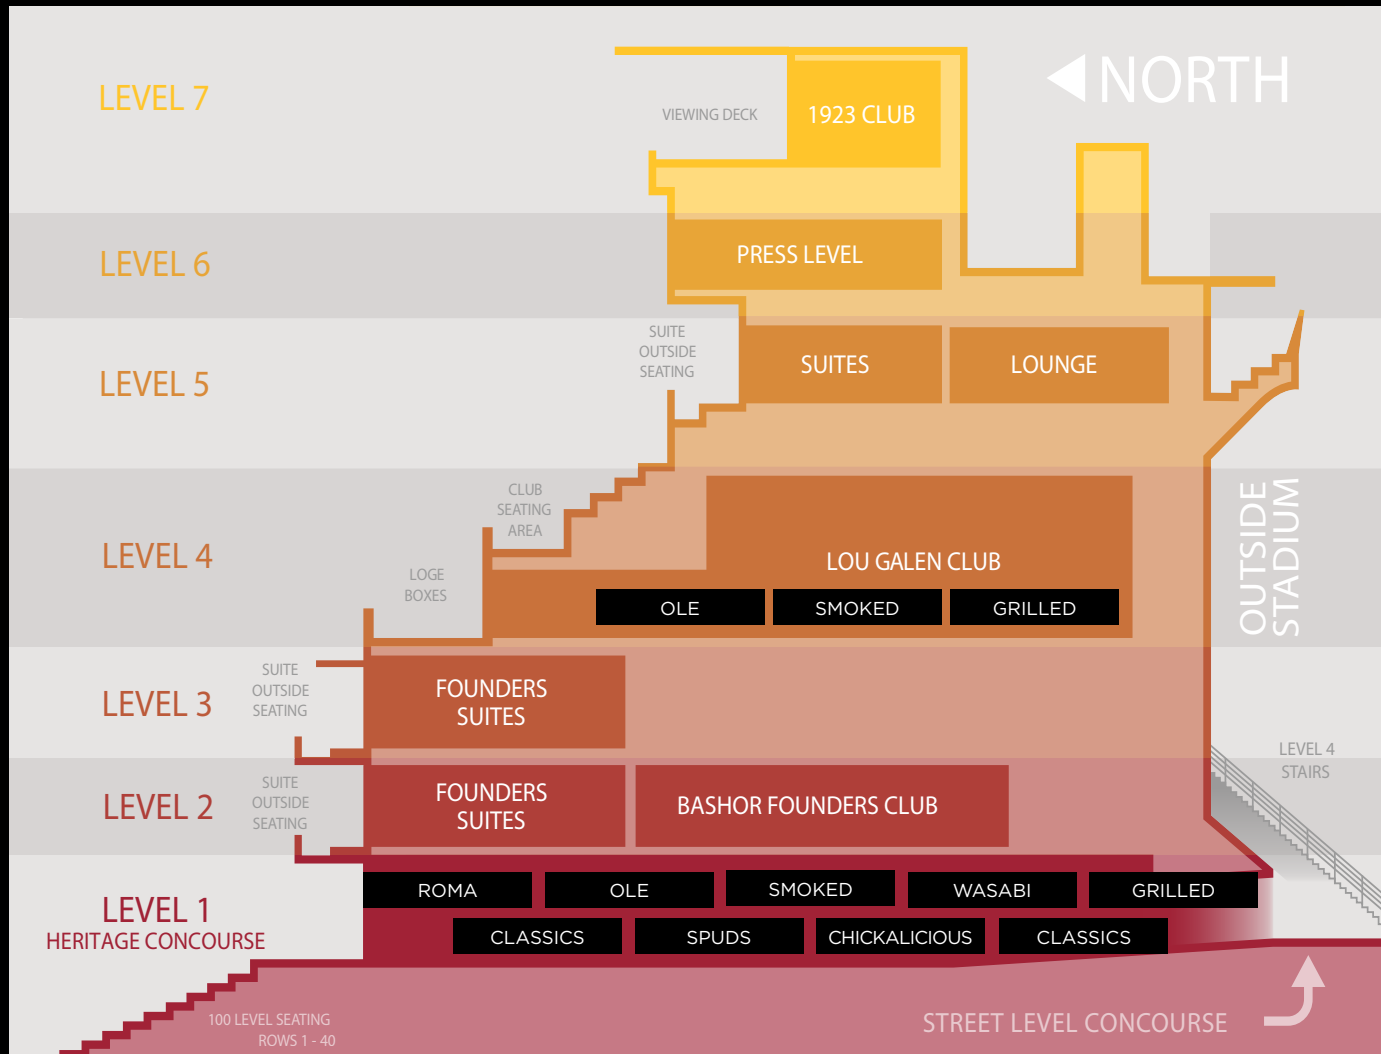

COLISEUM

SCHOLARSHIP CLUB TOWER

2019 FOOD GUIDE

ROMA
Mega Meatball

CLASSICS
Popcorn

OLE
Al Pastor Bowl

SPUDS
Asada Fries

SMOKED
Brontosorus Beef Rib

CHICKALICIOUS
Chicken Tenders & Fries

WASABI
Beef and Broccoli Bowl

GRILLED
BBQ Burger

SMOKED
BBQ Chicken

OLE
Asada Nachos