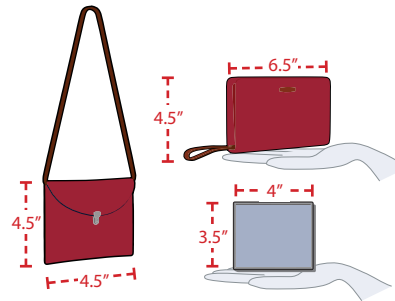

LOS ANGELES MEMORIAL COLISEUM ENHANCED PUBLIC SAFETY CLEAR BAG POLICY

APPROVED BAGS

- Bags that are clear plastic, vinyl or PVC and do not exceed 12"W x 12"H x 6"D.
- One-gallon clear plastic freezer bag (Ziploc bag or similar).
- Small clutch bag approximately the size of a hand, with or without a handle or strap. This can be carried separately or within a plastic bag.

All other bags are prohibited when entering the Coliseum.

APPROVED BAG EXAMPLES

CLEAR TOTE

Clear Plastic Vinyl or PVC
Does not exceed 12" x 6" x 12"

PLASTIC STORAGE BAG

1 Gallon
Re-Usable, Clear

SMALL CLUTCH BAG

Approximately the size of a hand, with or without a strap.
No larger than 4.5" x 6.5"

PROHIBITED BAG EXAMPLES

Backpack

Binoculars Case

Camera Case

Fanny Pack

Large Printed Bags

Mesh Bag